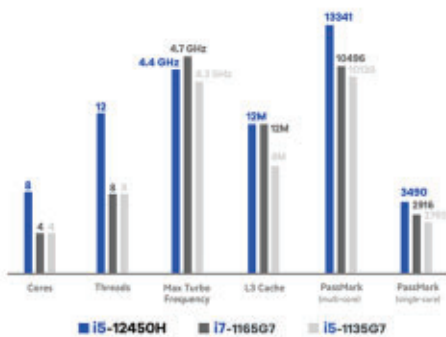

i5-12450H/i7-1165G7/i5-1135G7

Performance comparison

Software Performance Test

Office, online courses, designing, editing, rendering and other software run smoothly.

Name	Software size	Launch time	File size	response time	CPU temperature	Smoothness (Full scope of five stars)
PS230	2.00GB	9.72s	1.40GB	0.143s	54-72°C	★★★★★
A1200	1.21GB	4.37s	167MB	0.143s	45-67°C	★★★★★
DR2021	1.20GB	5.66s	166B	0.143s	55-69°C	★★★★★
CAD2021	1.80GB	5.02s	2.70GB	0.143s	49-65°C	★★★★★
P12017	1.80GB	9.67s	162MB	0.213s	62-77°C	★★★★★
AE2022	3.20GB	7.71s	163MB	0.203s	65-76°C	★★★★★
C4D R25	1.90GB	5.25s	167MB	0.143s	61-77°C	★★★★★
3Dmax2019	3.00GB	16.17s	164MB	0.343s	55-74°C	★★★★
Maya2022	3.04GB	12.55s	164MB	0.343s	54-76°C	★★★★

Performance Test

Office, online courses, designing, editing, rendering and other software run smoothly.